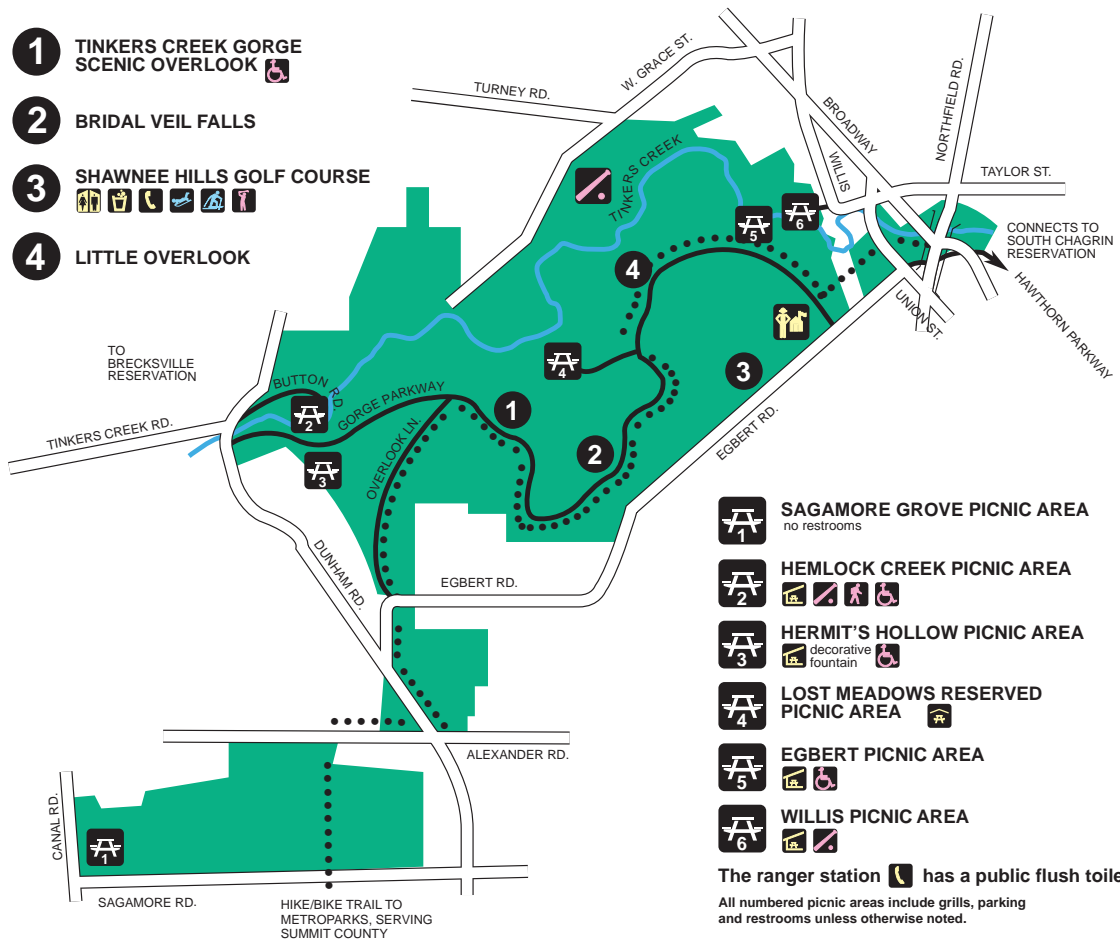

1 TINKERS CREEK GORGE SCENIC OVERLOOK 

2 BRIDAL VEIL FALLS

3 SHAWNEE HILLS GOLF COURSE      

4 LITTLE OVERLOOK

 **SAGAMORE GROVE PICNIC AREA**
no restrooms

 **HEMLOCK CREEK PICNIC AREA**
   

 **HERMIT'S HOLLOW PICNIC AREA**
 decorative fountain 

 **LOST MEADOWS RESERVED PICNIC AREA** 

 **EGBERT PICNIC AREA**
 

 **WILLIS PICNIC AREA**
 

The ranger station  has a public flush toilet

All numbered picnic areas include grills, parking and restrooms unless otherwise noted.