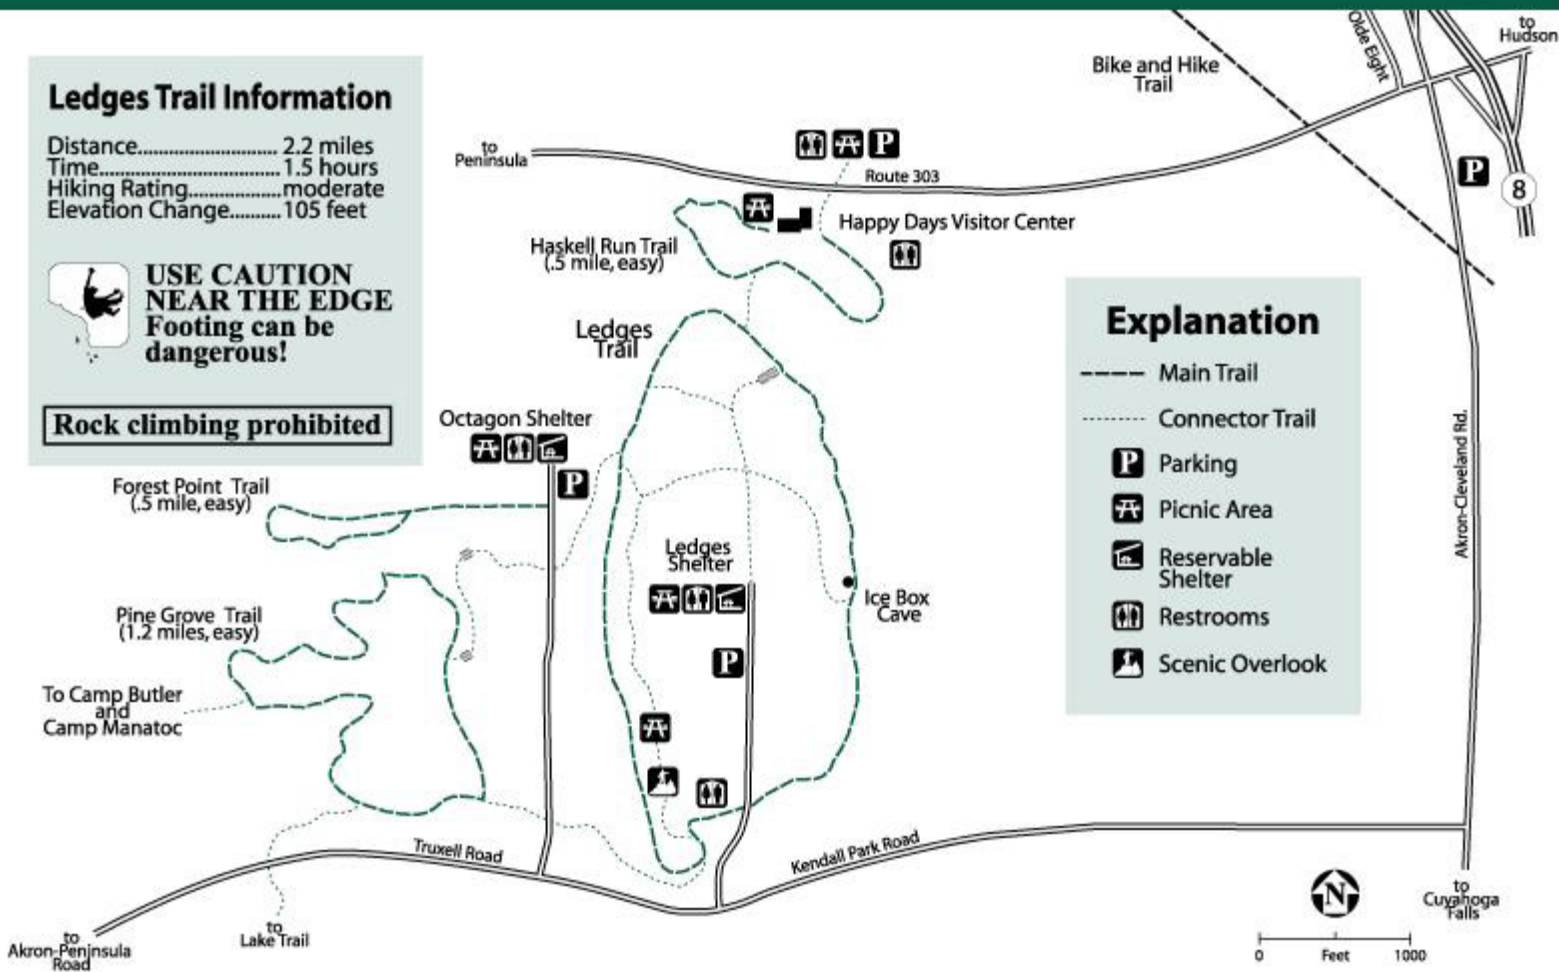

# Ledges Area Trails

National Park Service  
U.S. Department of the Interior

Cuyahoga Valley National Park

## Ledges Trail Information

Distance..... 2.2 miles  
Time..... 1.5 hours  
Hiking Rating..... moderate  
Elevation Change..... 105 feet

**USE CAUTION  
NEAR THE EDGE**  
Footing can be  
dangerous!

**Rock climbing prohibited**

0 Feet 1000